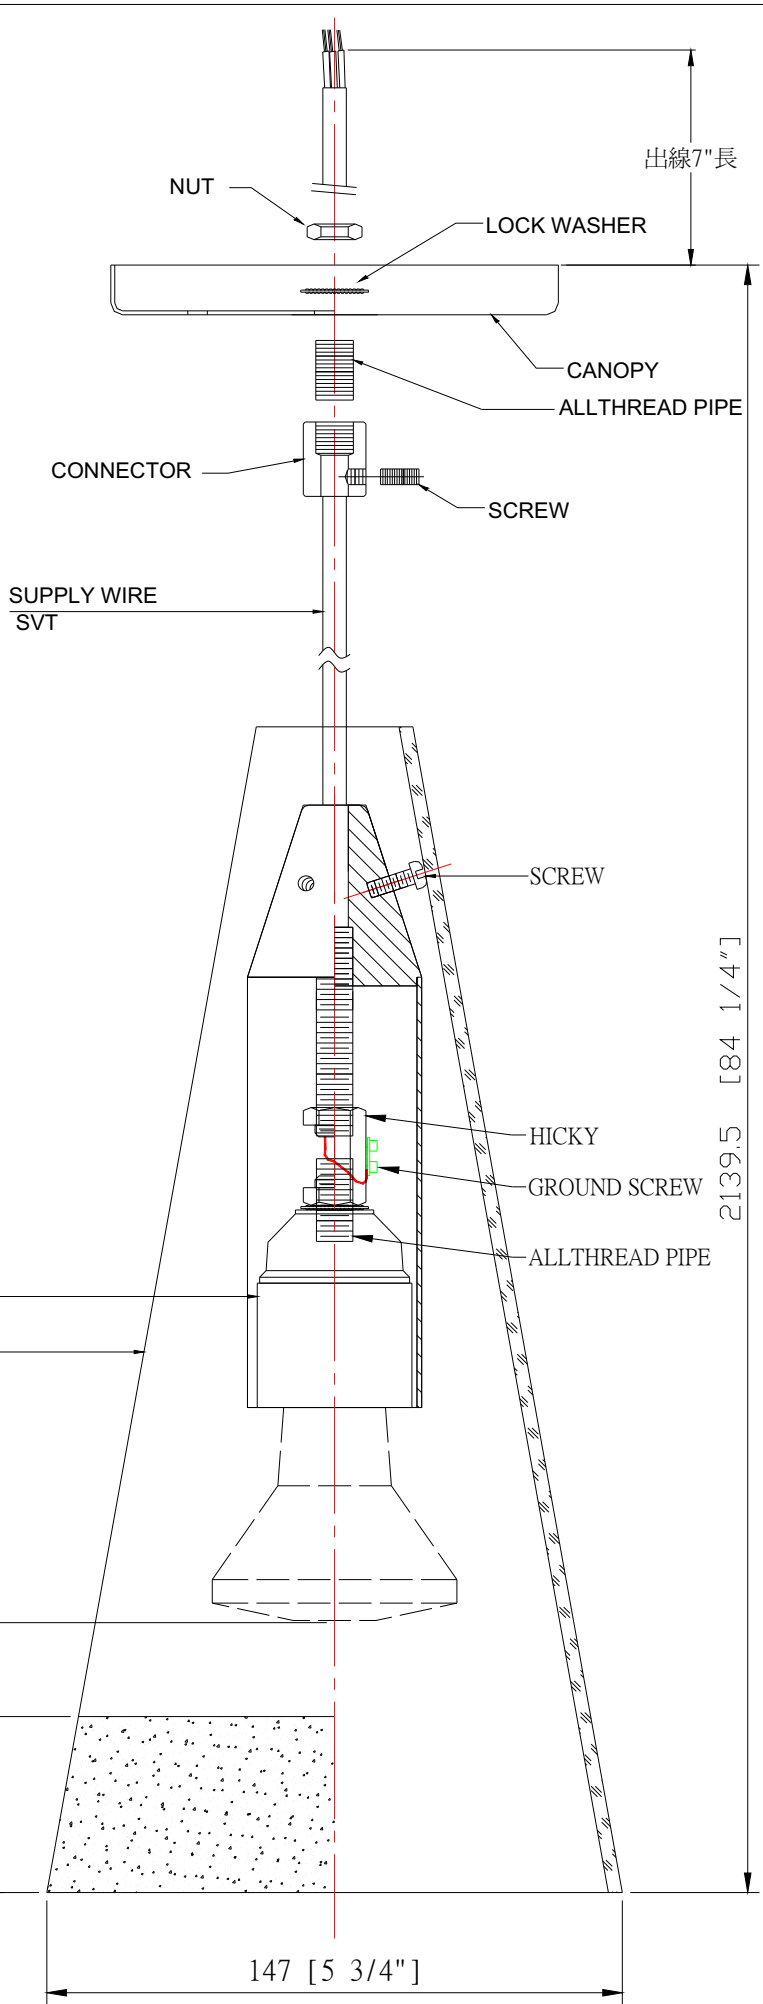

ITEM NO:  
DATE:  
MADE IN CHINA

CAUTION: RISK OF FIRE  
USE 40W TYPE PAR-16  
LAMP MAX. 120V 60Hz AC ONLY  
MADE IN CHINA

RD1015P GLACE